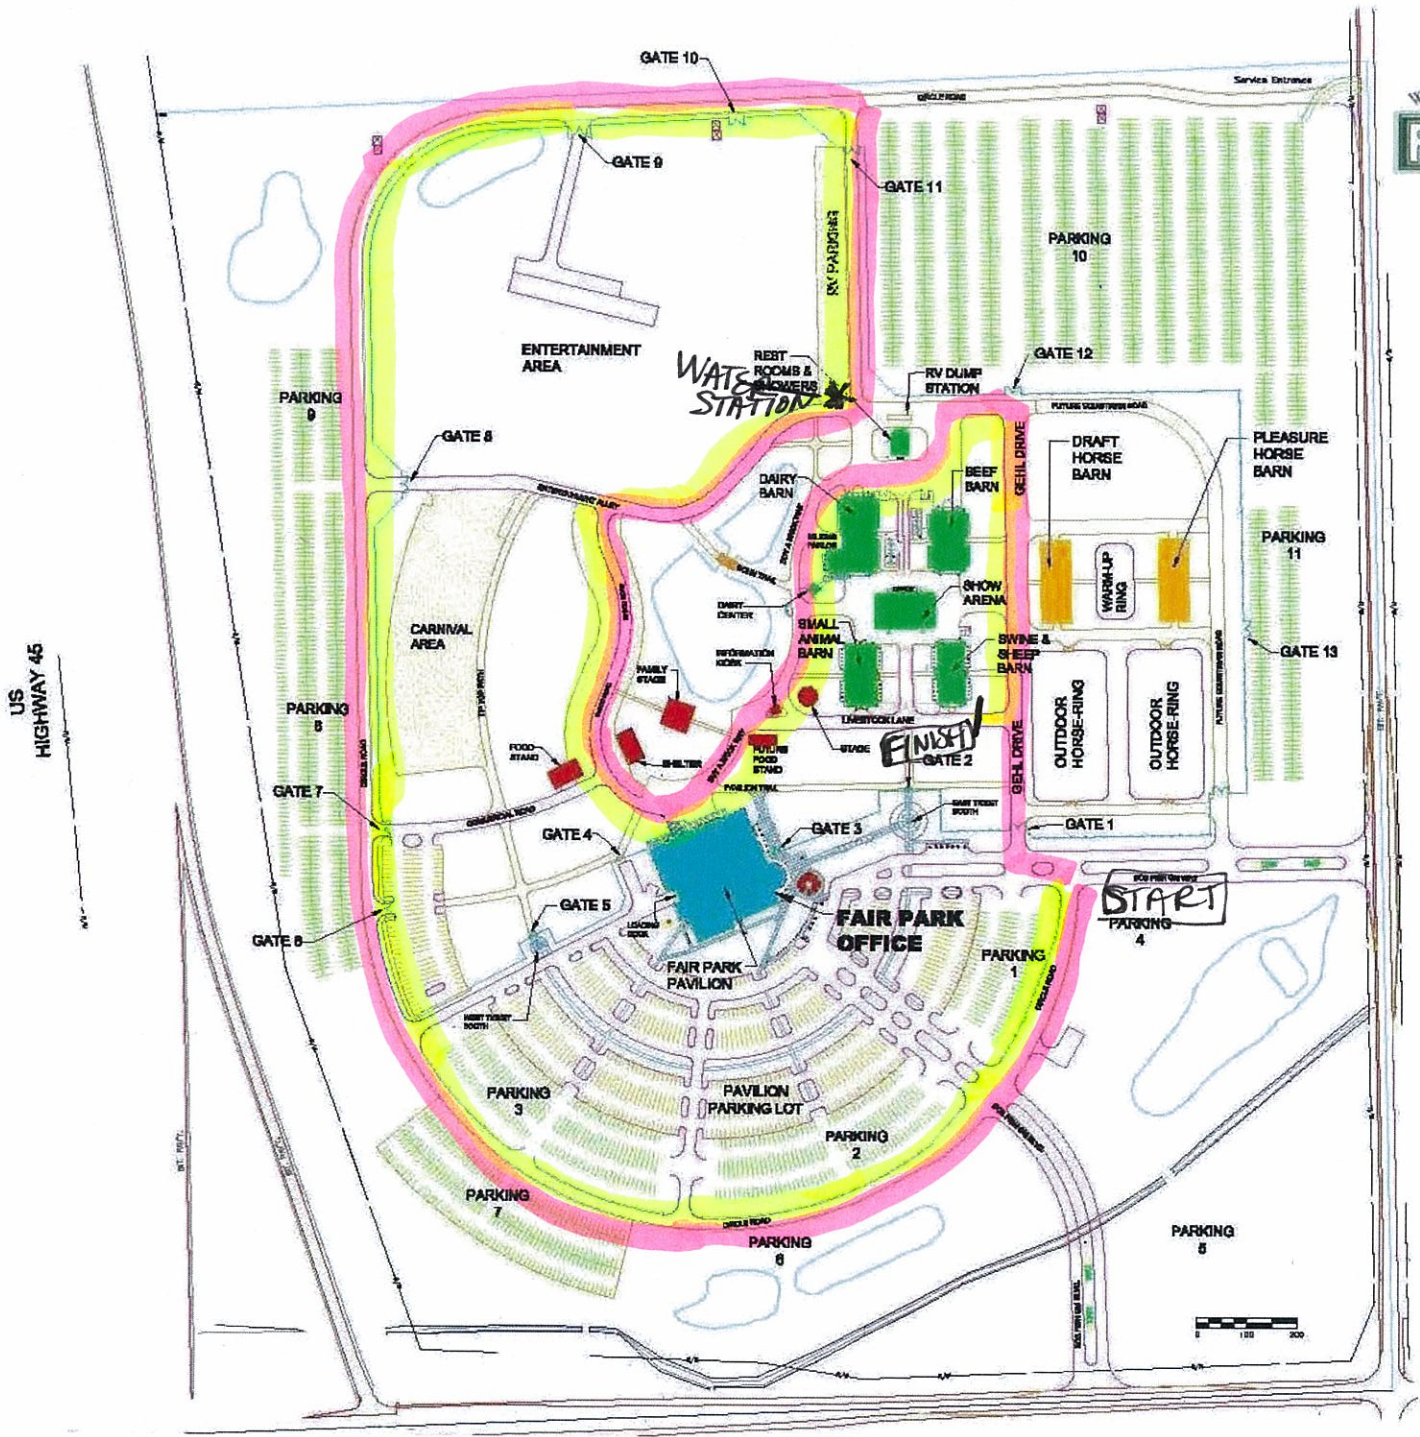

Race Start is just South of Gate 1. Race Participants will run/walk an approximate 1.65 Mile loop (as shown below) two times and then finish near Santa's Village at the intersection of Gehl Drive and Livestock Lane.

- LAP 1
- LAP 2

## 2010 Enchantment in the Park 5K Run/Walk